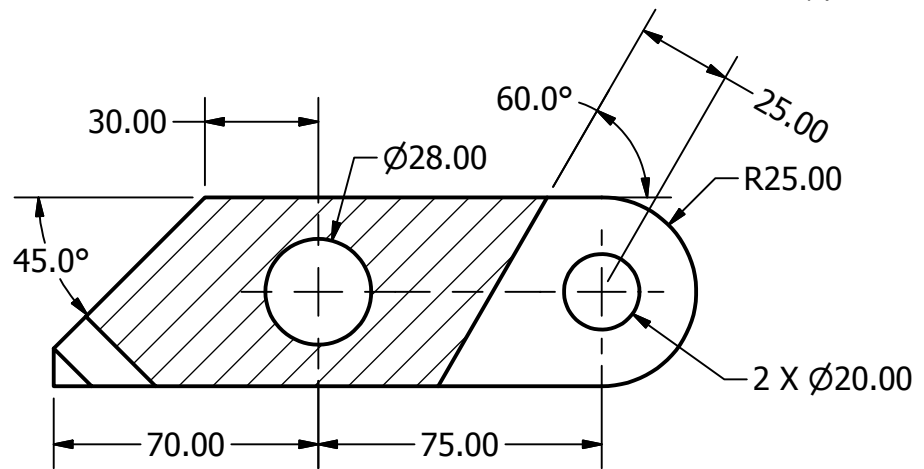

PARTS LIST		
ITEM	QTY	PART NUMBER
1	1	DOVETAIL BRACKET

DOVETAIL BRACKET
SCALE 1 / 2

SECTION A-A
SCALE 1 / 2

DIGITAL DESIGN GRAPHICS TECHNOLOGY	NAME:	G. STROMMEN	DRAWING NAME: DOVETAIL BRACKET	SHEET #: 1 OF 1
	COURSE:	DDGT 120		
	DATE:	4/27/2010		