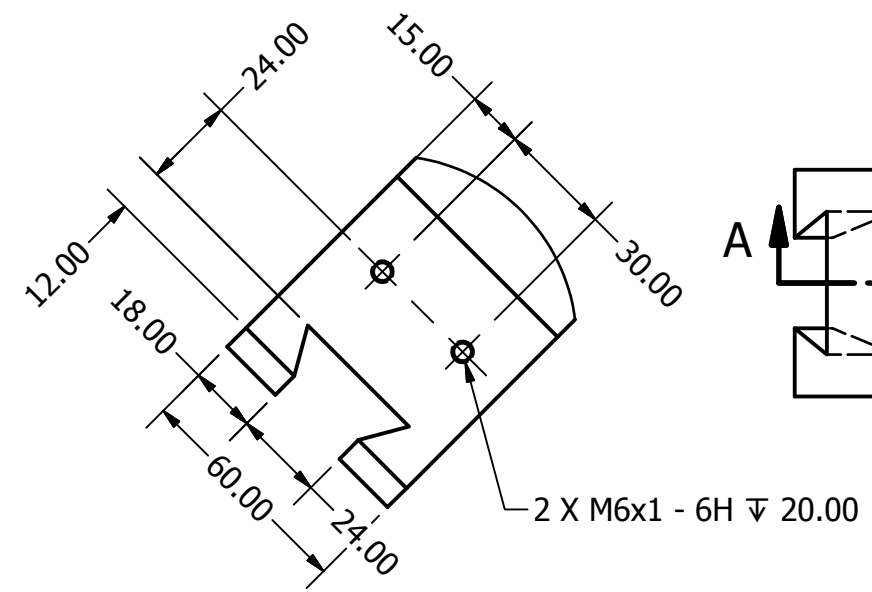

PARTS LIST		
ITEM	QTY	PART NUMBER
1	1	DOVETAIL BRACKET

DOVETAIL BRACKET
SCALE 1 / 2

SECTION A-A
SCALE 1 / 2

DIGITAL DESIGN GRAPHICS TECHNOLOGY	NAME:	G. STROMMEN	DRAWING NAME: DOVETAIL BRACKET	SHEET #: 1 OF 1
	COURSE:	DDGT 120		
	DATE:	4/27/2010		